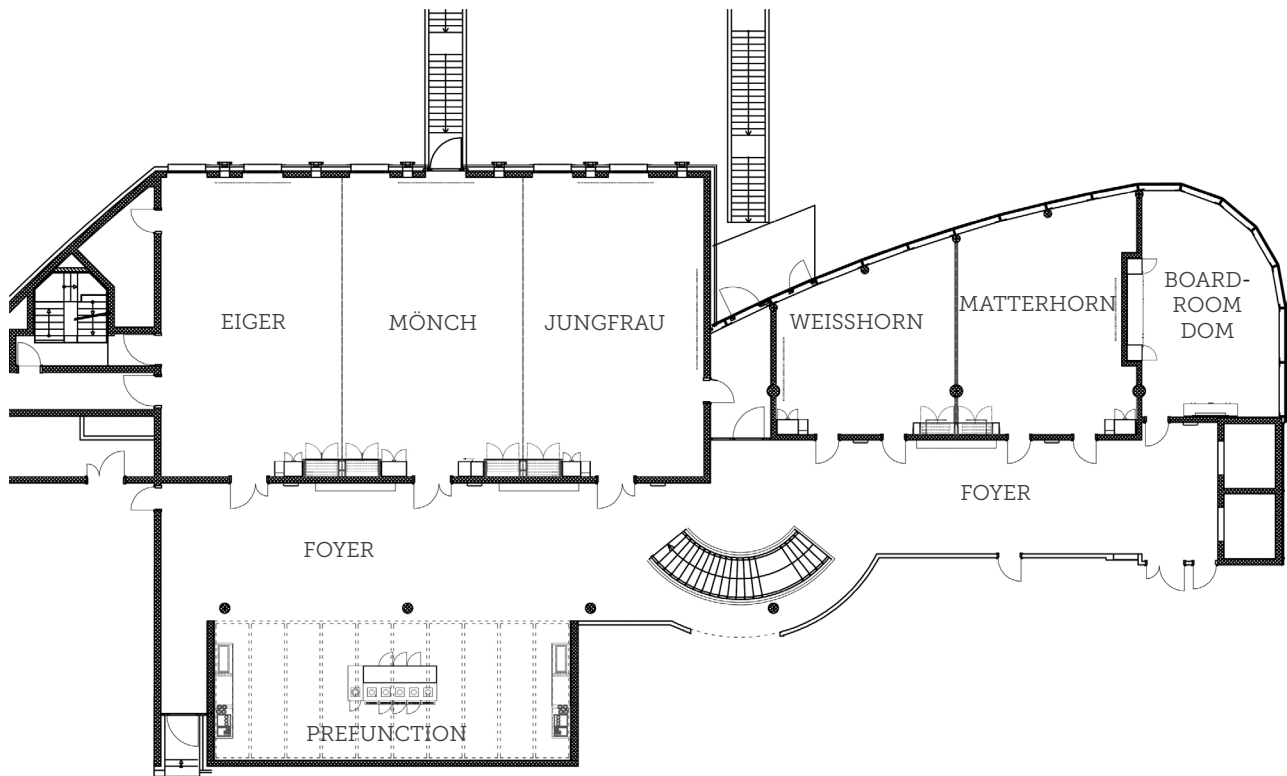

### GYM & POOL

Free entrance in the hotel's own 24/7 fitness area | direct access from the hotel in the water fun parc »aquabasilea« with various swimming pools, slides and saunas

### MEETINGS & EVENT

Meeting rooms with daylight | state-of-the-art multimedia system | 675 m<sup>2</sup> convention space (incl. foyer) | space up to 300 people in one room (theater setting) | organisation & realization of your event by our experienced event-team

# FLOORPLAN MEETINGROOMS

MEETINGROOM	LxWxH	SPACE IN M <sup>2</sup>				
Eiger-Mönch-Jungfrau	21.6x11.9x3.75	260	200	195	72	300
Eiger-Mönch	14.5x11.9x3.75	170	100	120	42	200
Mönch-Jungfrau	14.5x11.9x3.75	170	100	120	42	200
Eiger	11.9x7.2x3.75	86	50	45	30	100
Mönch	11.9x7.2x3.75	86	50	45	30	100
Jungfrau	11.9x7.2x3.75	86	50	45	30	100
Weisshorn-Matterhorn	13.5x8x3.75	110	50	42	42	110
Weisshorn	6.8x6.5x3.75	45	20	18	15	40
Matterhorn	7x9x3.75	65	30	24	21	60
Boardroom Dom		43	one fixed oval table with 14 seats			
Foyer		260				